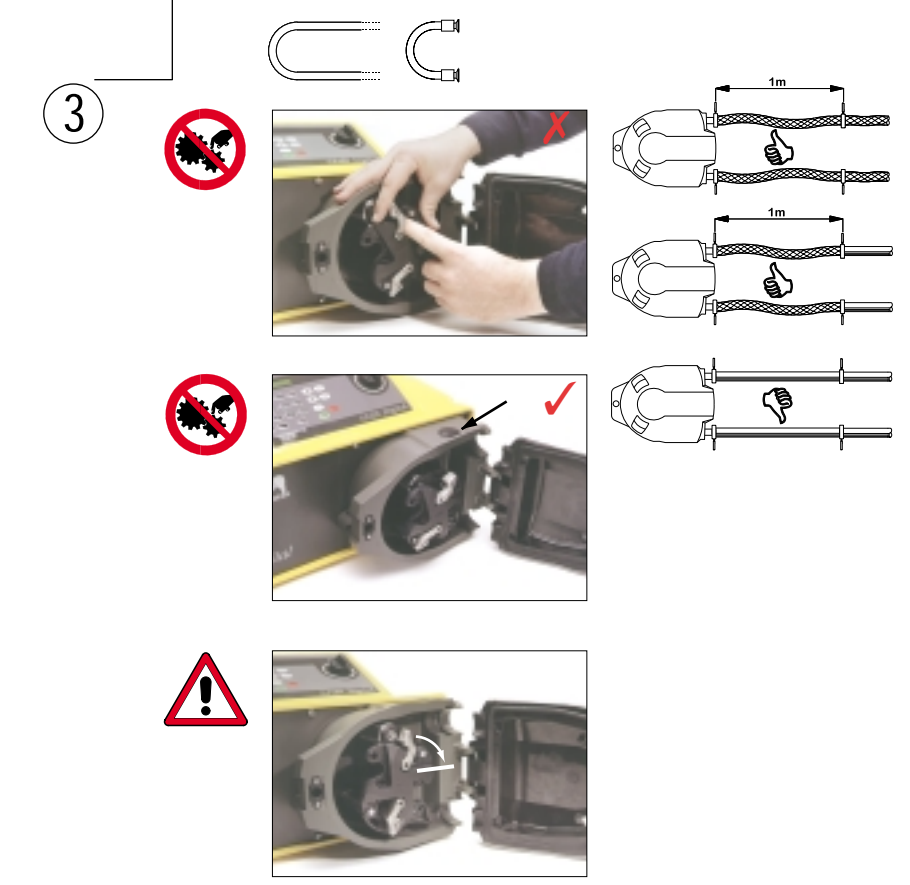

620RE, 620RE4