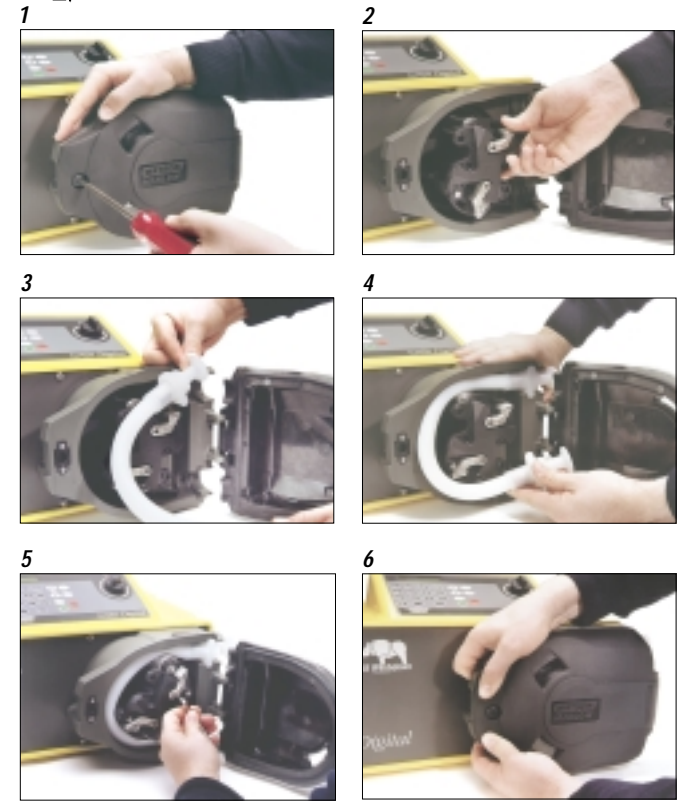

620RE, 620RE4