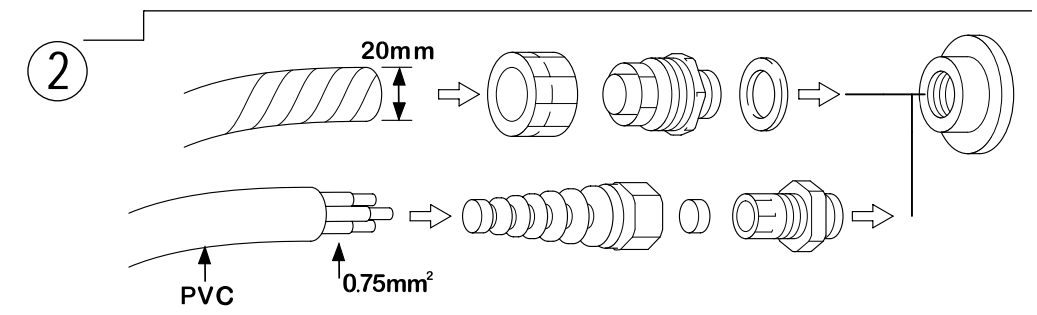

620RE, 620RE4