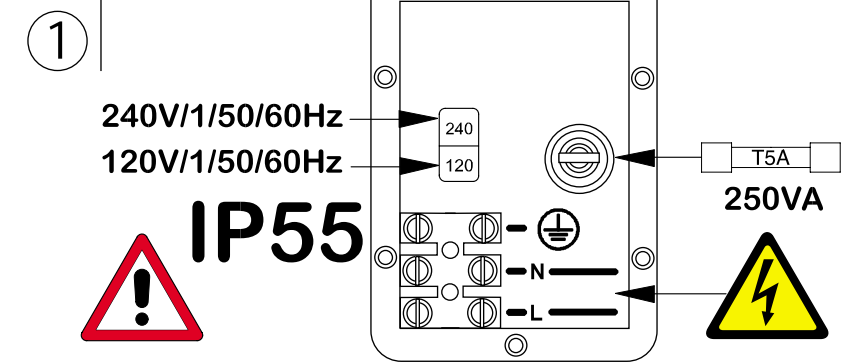

620RE, 620RE4