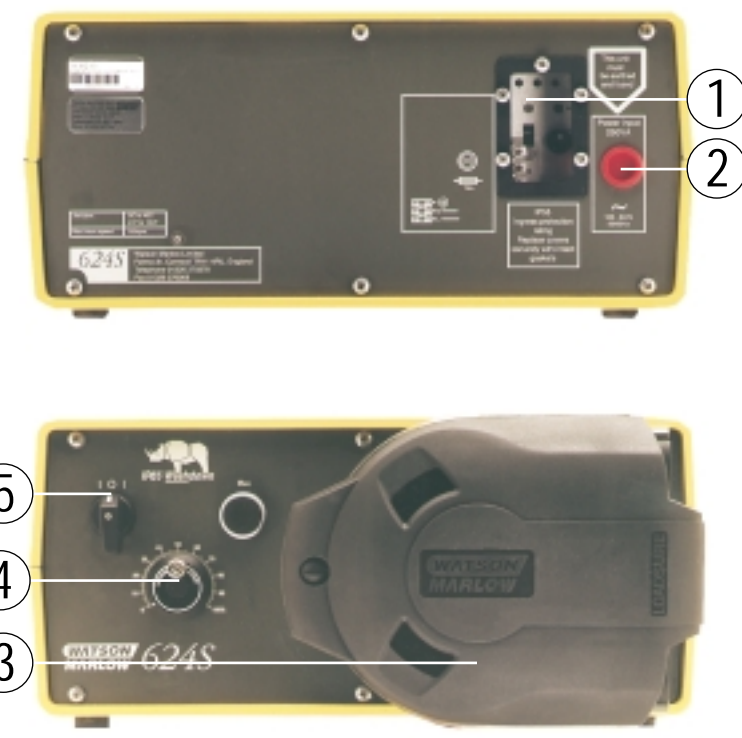

620RE, 620RE4