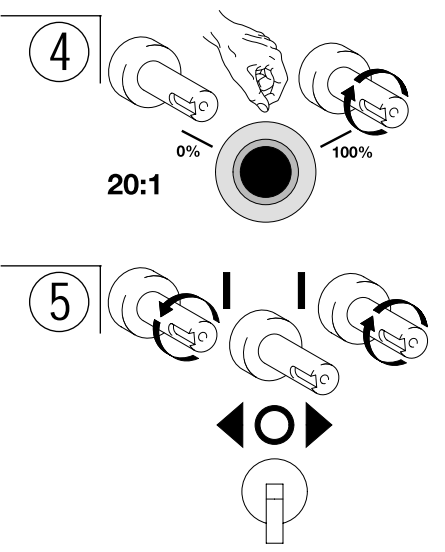

620RE, 620RE4